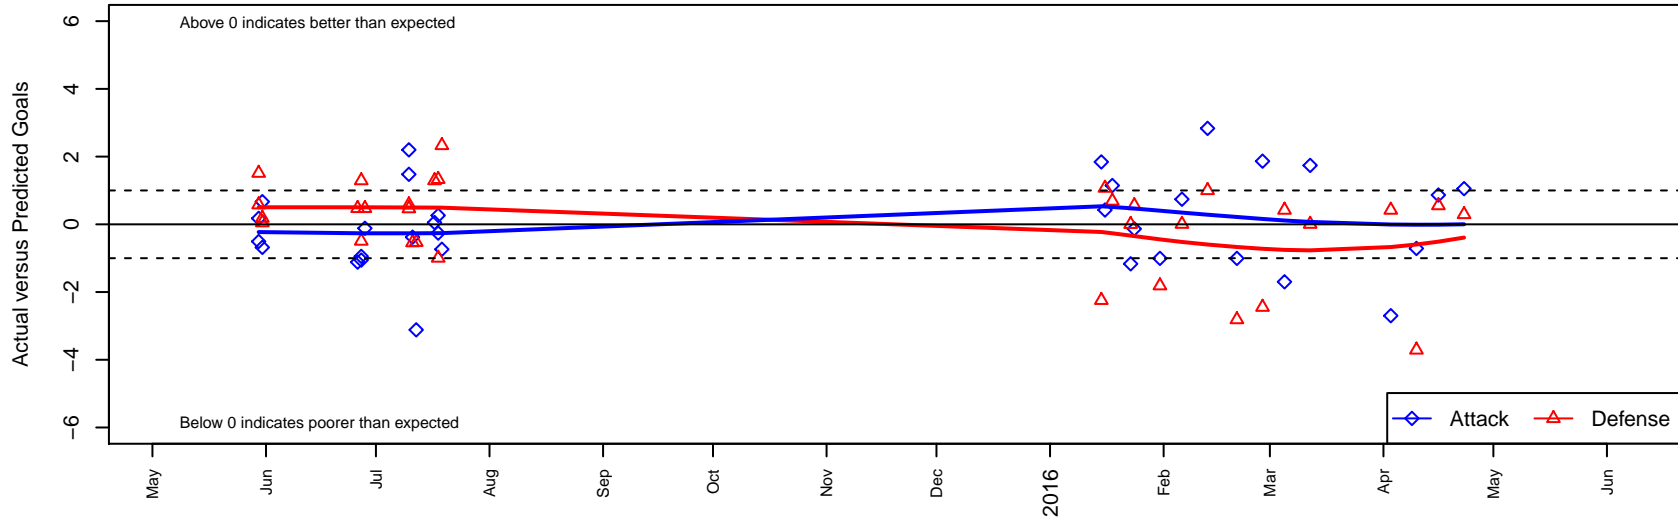

Westside Timbers Samba B99

Westside Timbers
 Beaverton, OR
 B99 total strength=1444
 attack=11.57 defense=7.49
 fall league = PTT B99 Premier White

alt names used:
 WT B99 Samba
 Westside Timbers B99 Samba
 Westside Timbers B99 Samba
 WESTSIDE SAMBA
 Westside Timbers Samba
 Westside Timbers B99 Samba

Venues played:
 2014 Showcase of Champions Showcase Red
 2015 Clash At the Border Gold U16
 2015 PCU Summer Classic U16
 2015 Beaverton Cup BU16 Gold
 2015 Portland Winter Showcase U16
 2015 PTT B99 Premier White
 2015 OYS State Cup B99

Westside Timbers Samba B99
 Dots are actual minus expected GF (blue circles) and GA (red triangles).
 Blue line is smoothed change in attack strength. Red is smoothed change in defense strength.

**attack and defense variance (black dot)
relative to other teams
and top 10 in region**