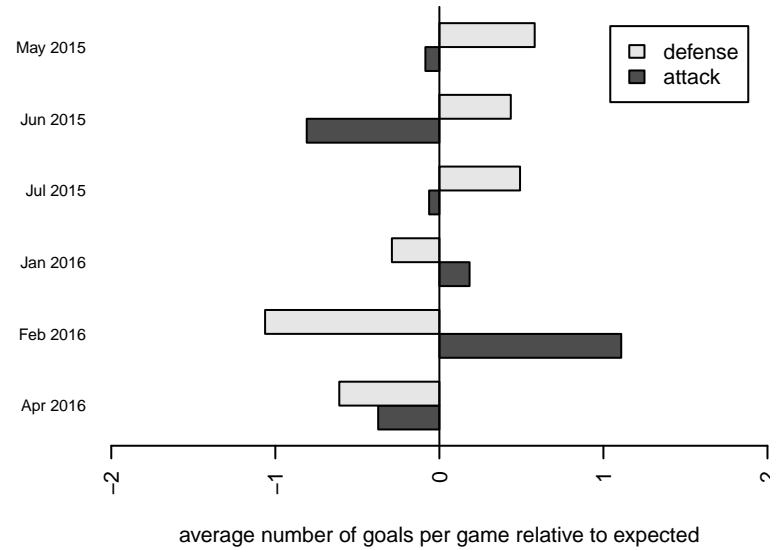

Performance relative to 13 month average