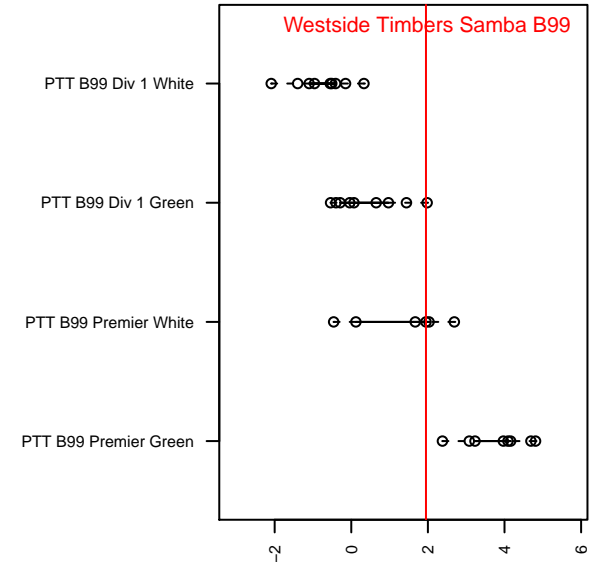

**attack and defense rating
relative to others at age
and all opponents in last 13 months**